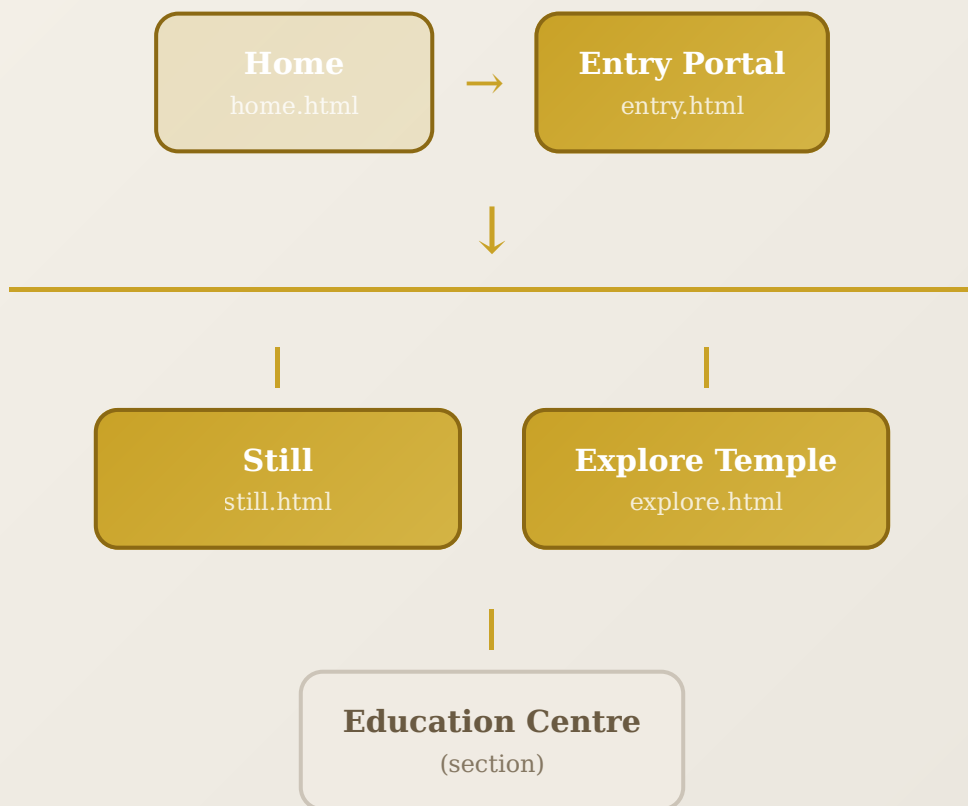

SoulArt Temple App Flow

Visual navigation map of all pages and their connections

■ Primary Pages ■ Authentication ■ Chakra Rooms □ Utility/Legal

Main Entry Flow

Explore Temple - 8 Room Cards

Seven Sacred Chakra Rooms

Authentication & Membership

Utility & Legal Pages