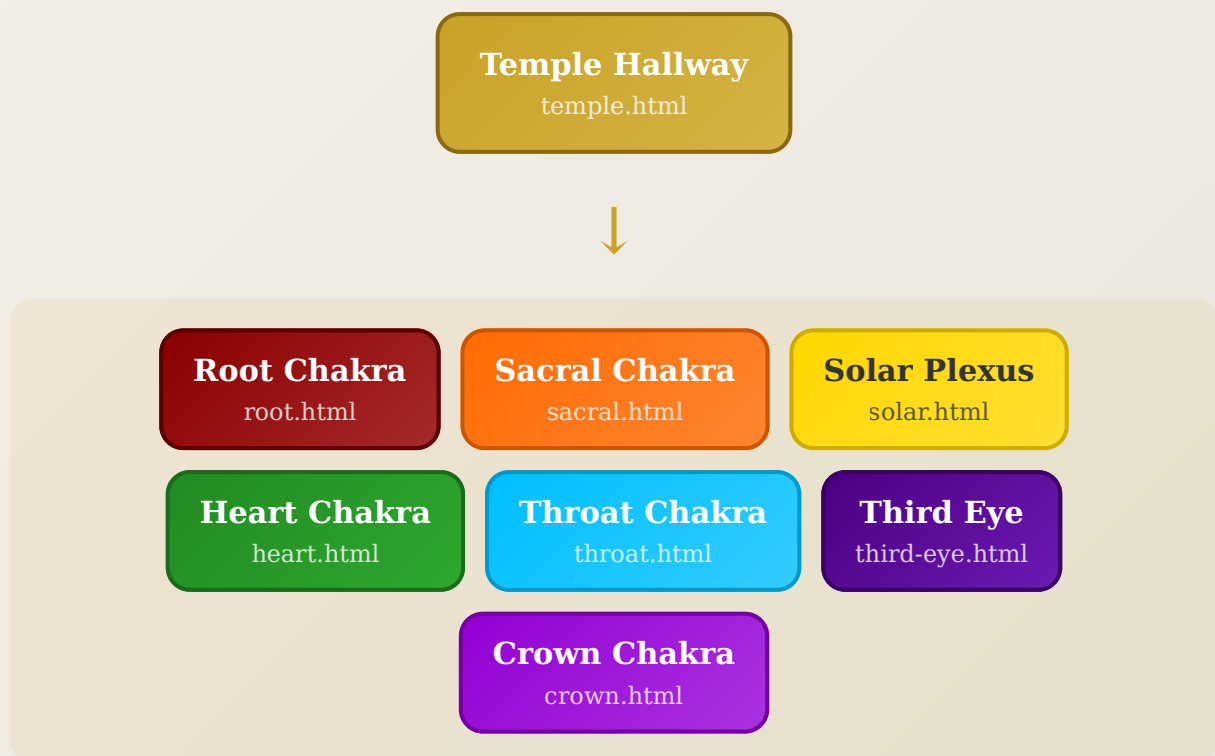

SoulArt Temple App Flow

Visual navigation map of all pages and their connections

■ Primary Pages ■ Authentication ■ Chakra Rooms □ Utility/Legal

Main Entry Flow

Explore Temple - 8 Room Cards

Seven Sacred Chakra Rooms