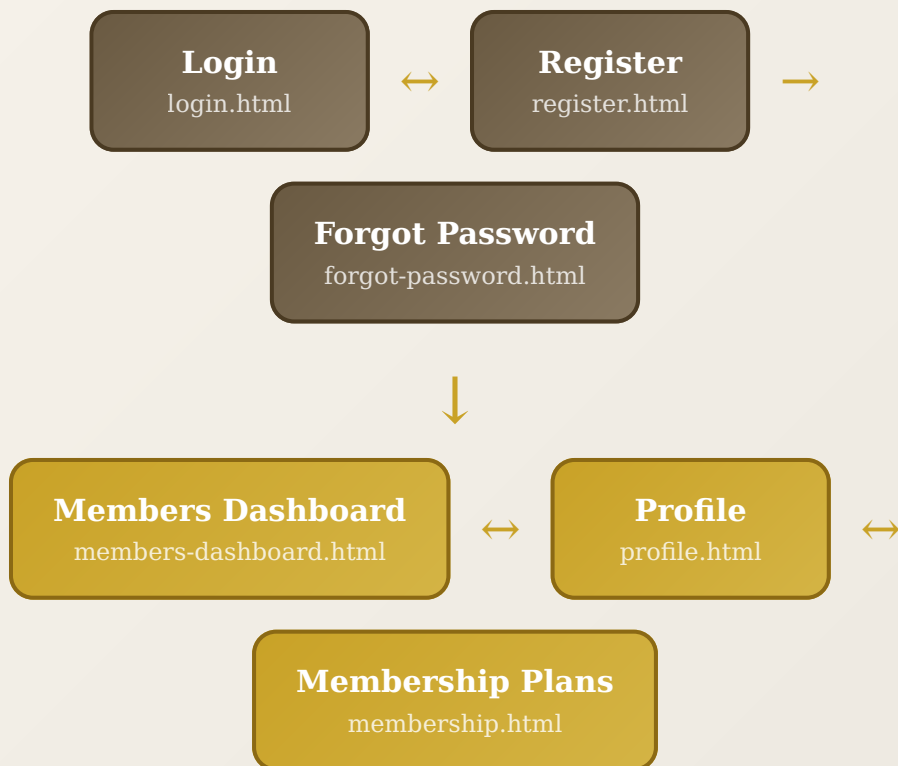

SoulArt Temple App Flow

Visual navigation map of all pages and their connections

■ Primary Pages ■ Authentication ■ Chakra Rooms □ Utility/Legal

Main Entry Flow

Explore Temple - 8 Room Cards

Seven Sacred Chakra Rooms

Authentication & Membership

Utility & Legal Pages